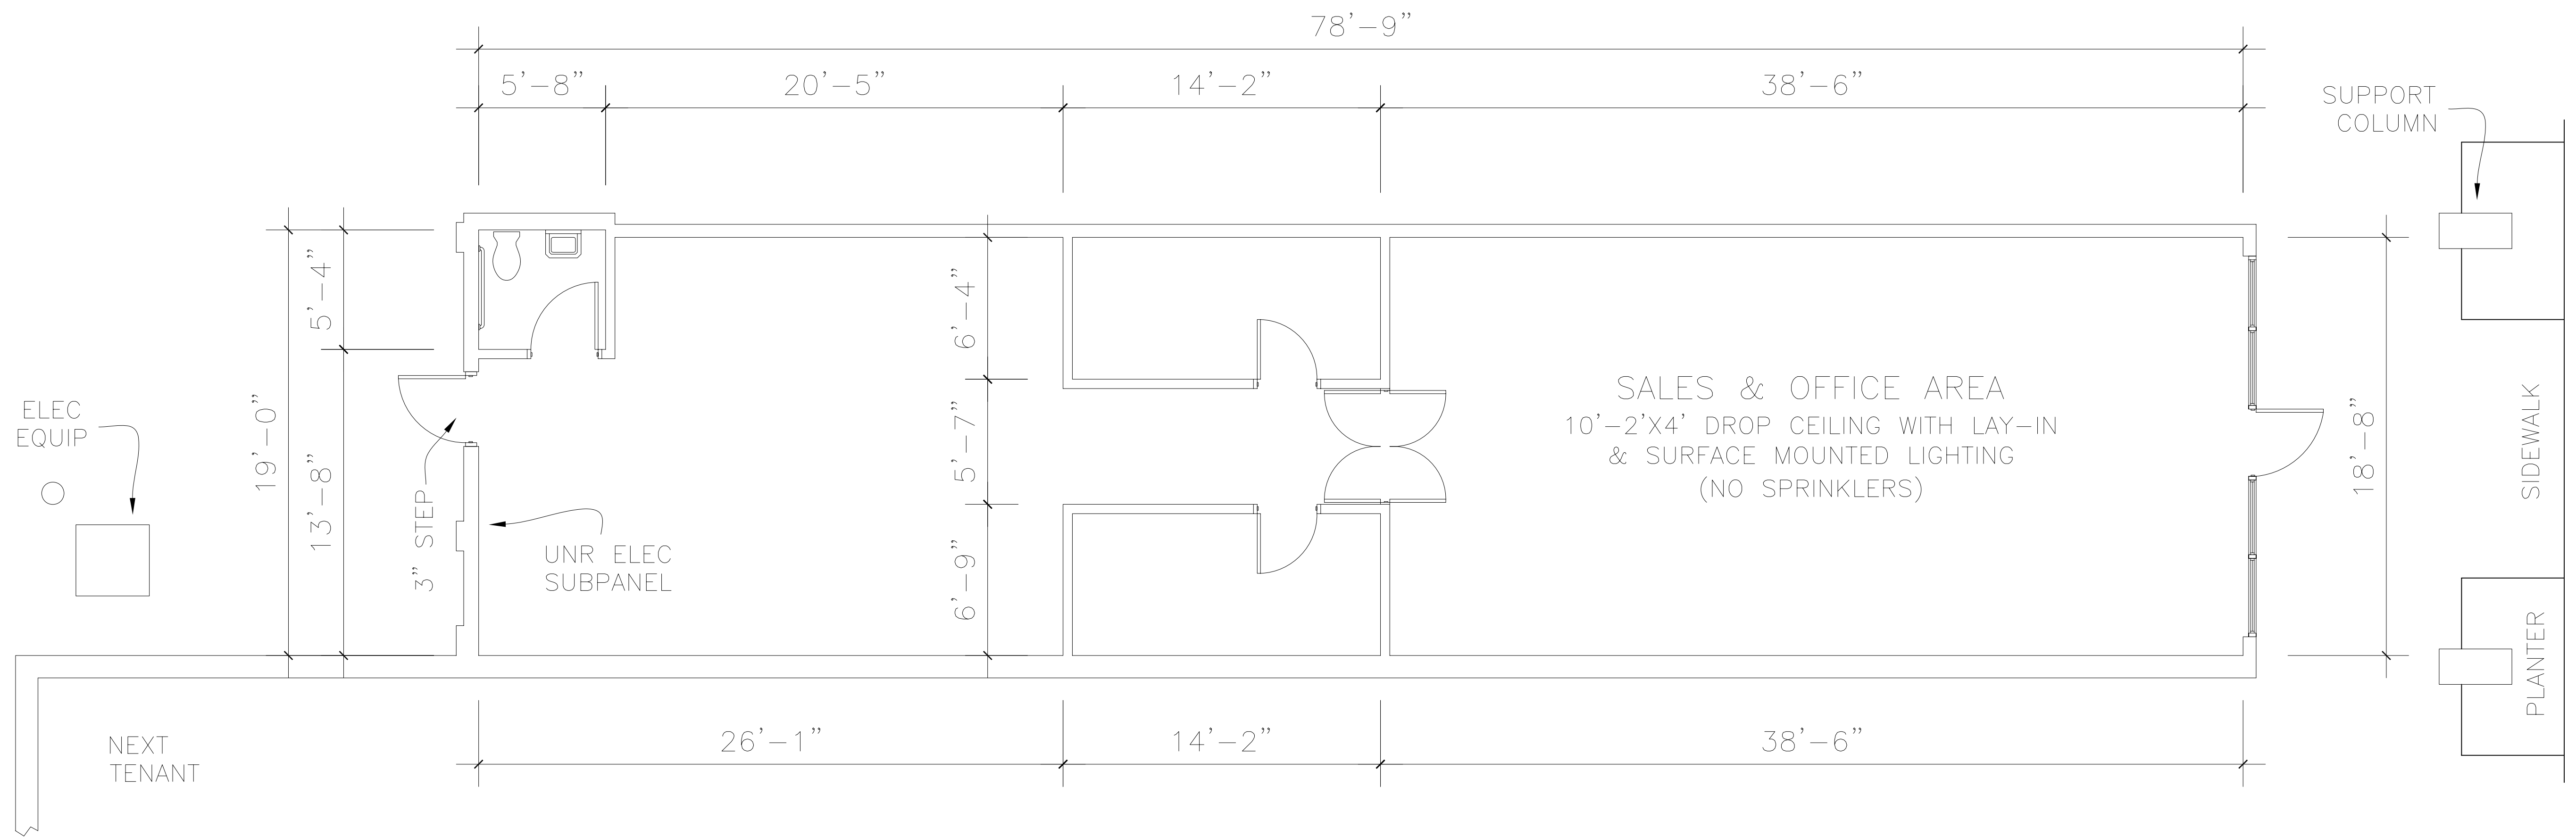

MIMMS ENTERPRISES  
 85-A MILL ST.  
 ROSWELL, GA 30075  
 770-518-1100

NEXTEL  
 SUITE 764  
 STANFORD STATION SHOP CTR  
 PANAMA CITY, FL

SPACE PLAN

DRAWN CFS
CHECKED
DATE 9/21/2005
SCALE AS SHOWN
JOB NO. MIMMS4557
SHEET A-1
1 OF SHEETS 1

EXISTING FLOOR PLAN:  
 SCALE: 1/4" = 1'

NOTE: DIMENSIONS ARE FOR INTERIOR REFERENCE ONLY,  
 AND DO NOT REFLECT TOTAL SUITE SQUARE FOOTAGE.